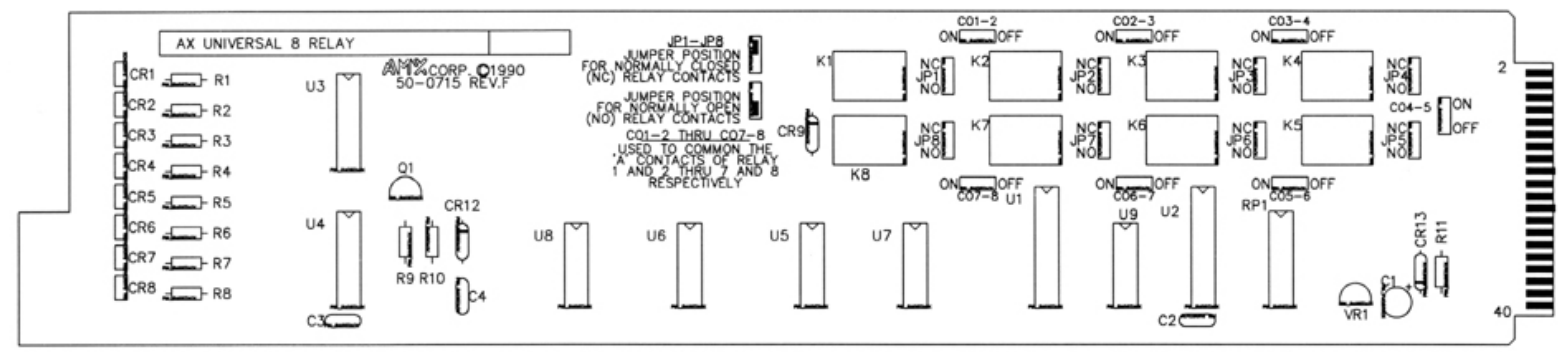

RTS Dry Contact Interface
Part No. 6300454

400m sec. Momentary for Up/Down
Maintained for Tilting
Up/Common
Down/Common
Up/Down/Common for Stop

Part No. AXC - REL8